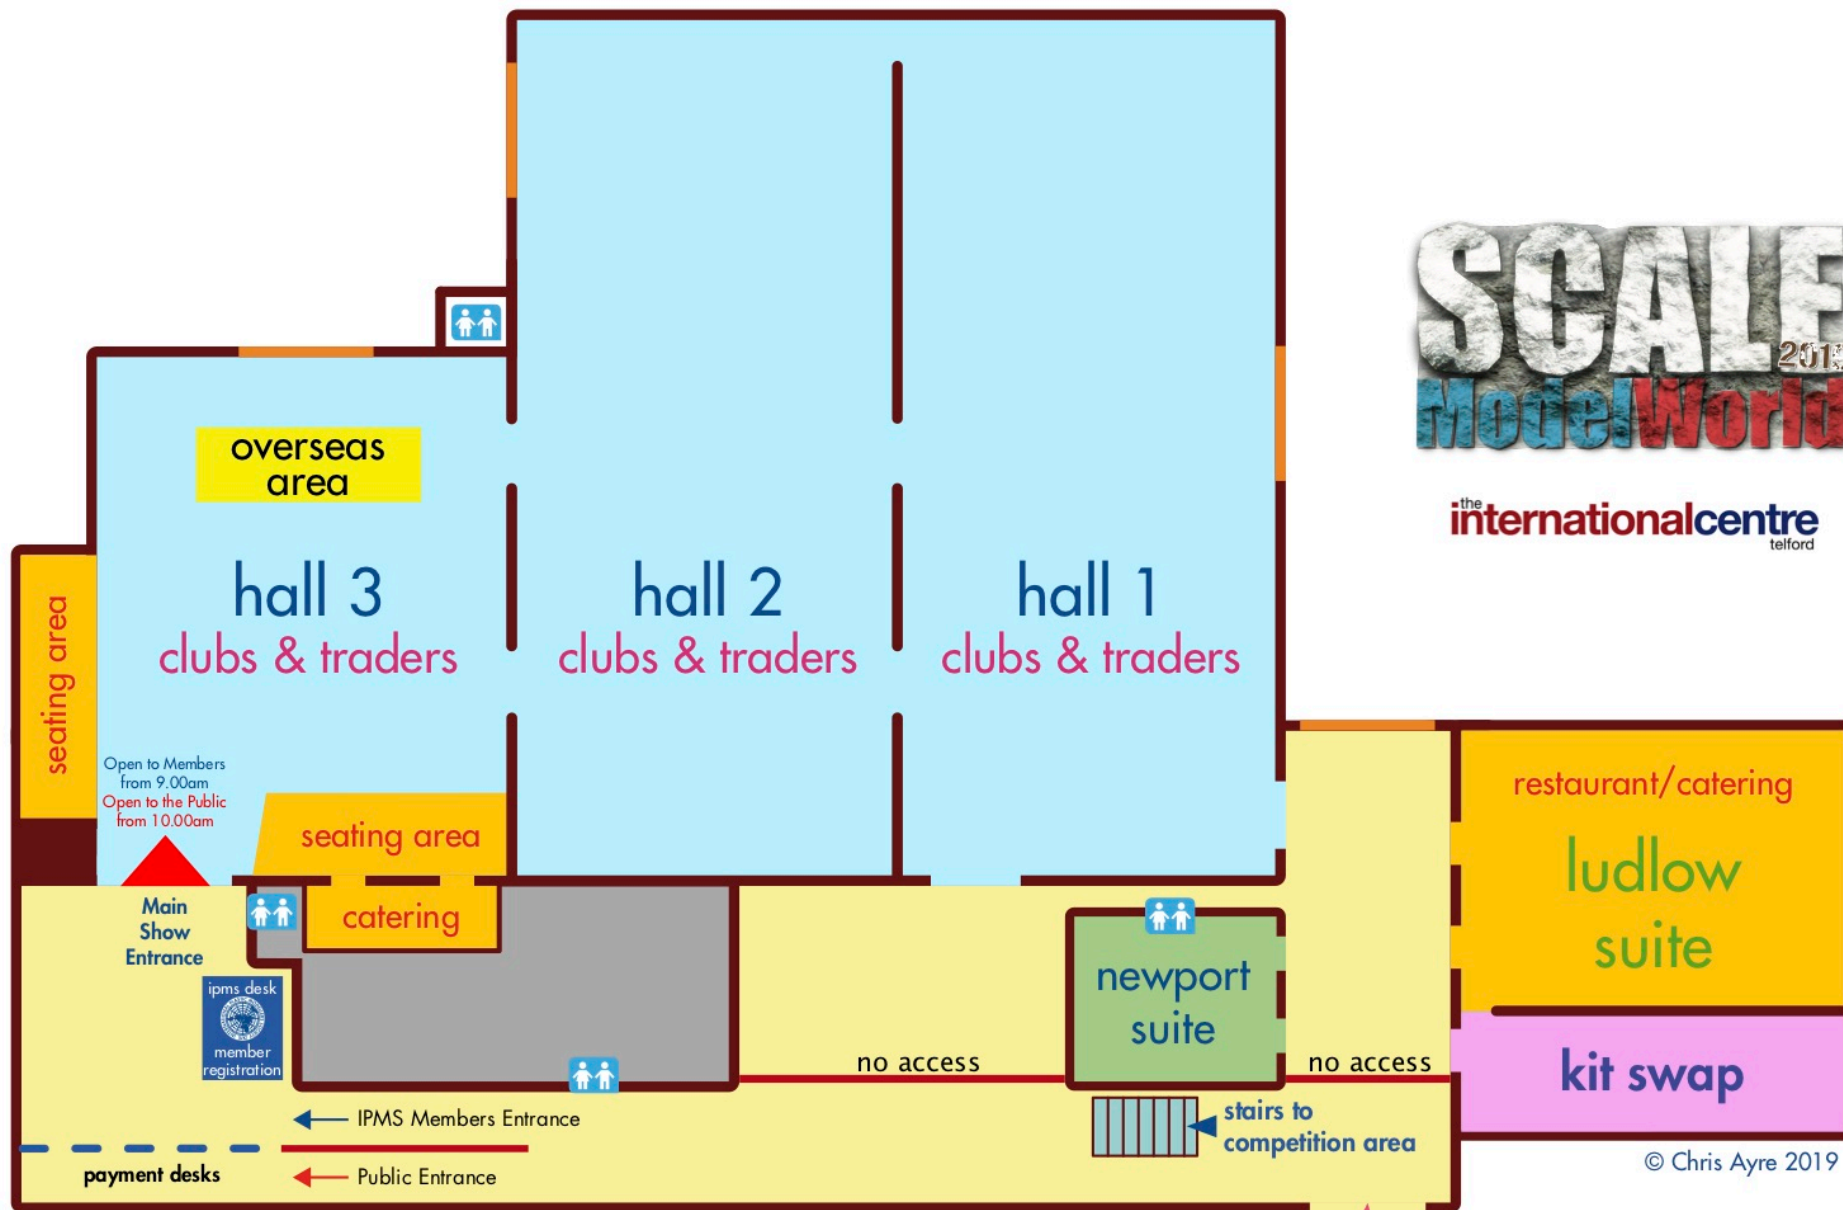

SCALE 2019 Model World

the internationalcentre
telford

Members & Public Entrance
from main car parks

© Chris Ayre 2019