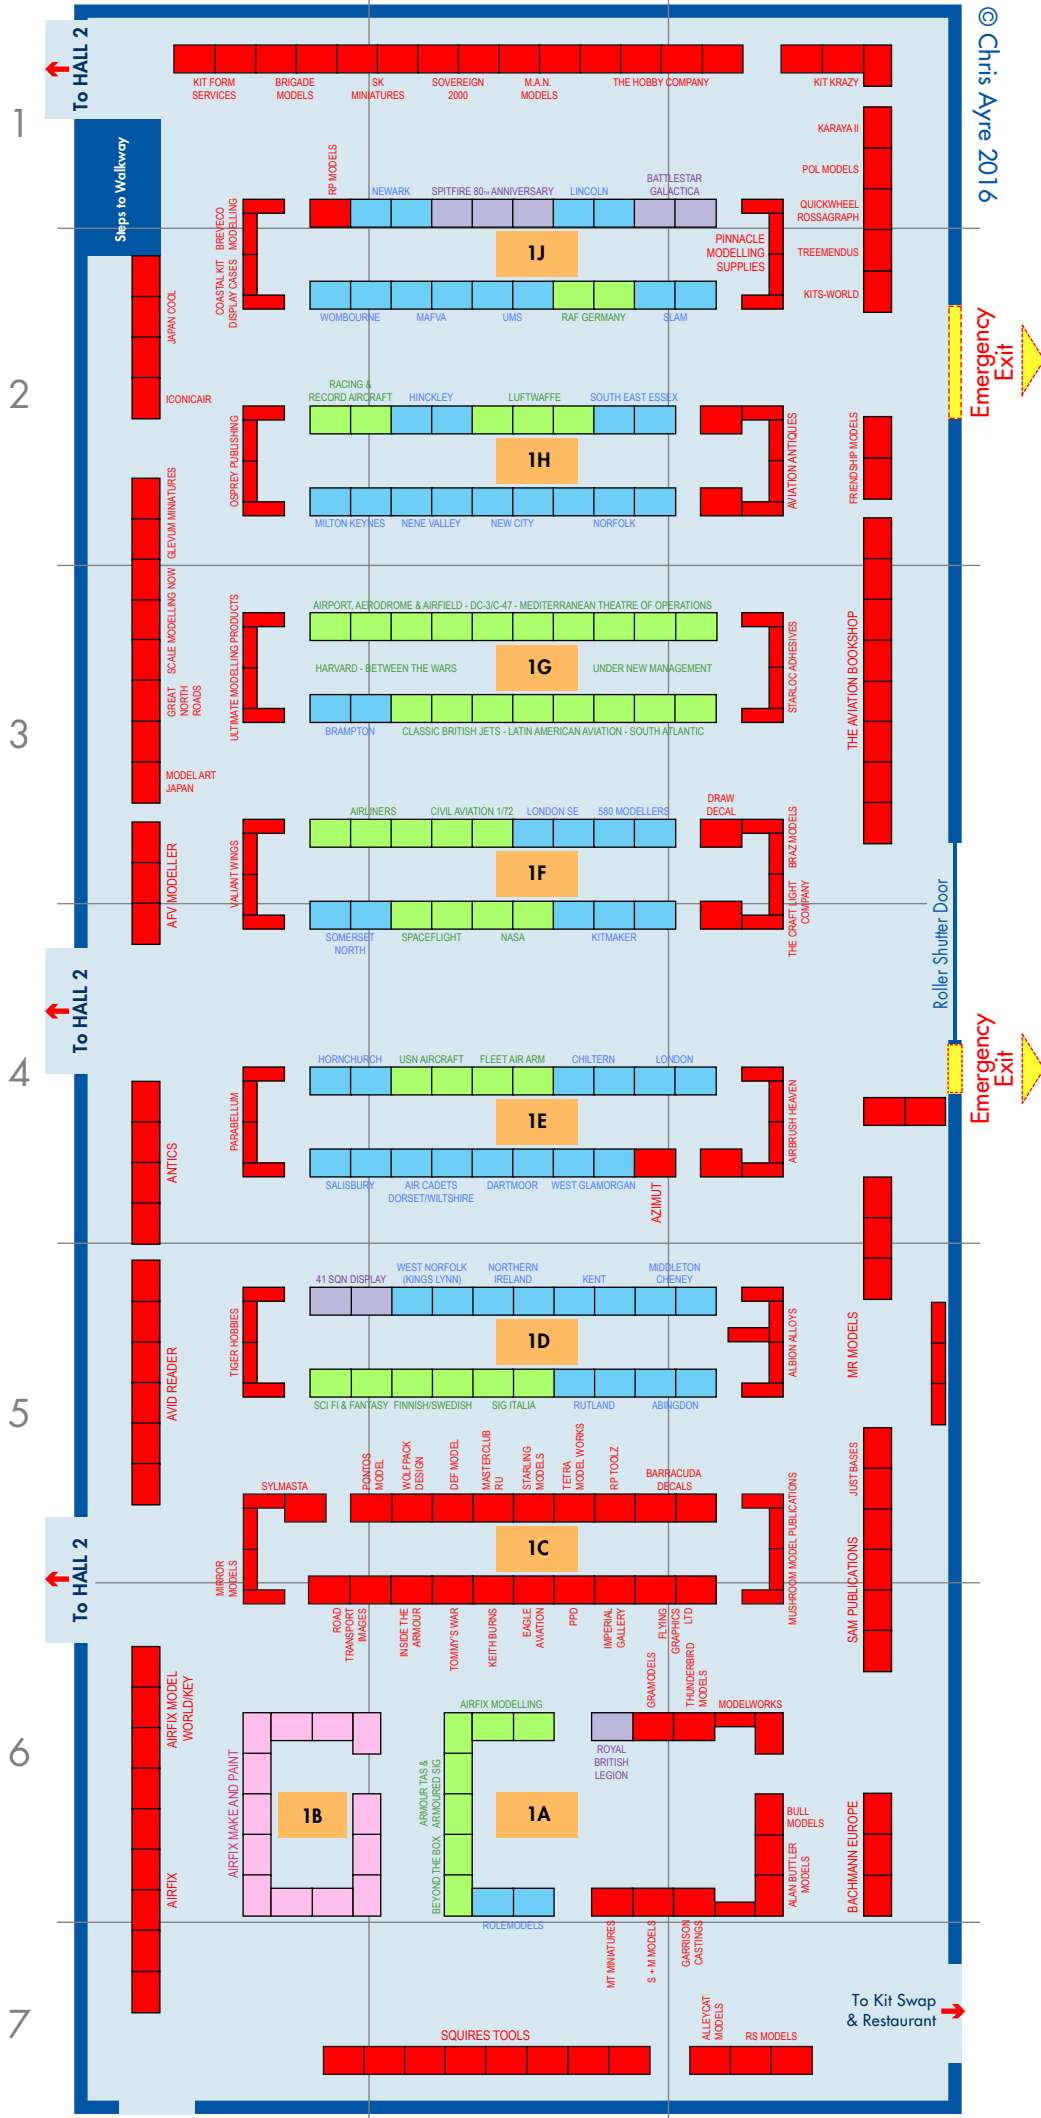

G

H

J

© Chris Ayre 2016

To HALL 2

Stairs to Walkway

1

2

3

4

5

6

7

To HALL 2

To HALL 2

Emergency Exit

Emergency Exit

Roler Shutter Door

To Kit Swap & Restaurant